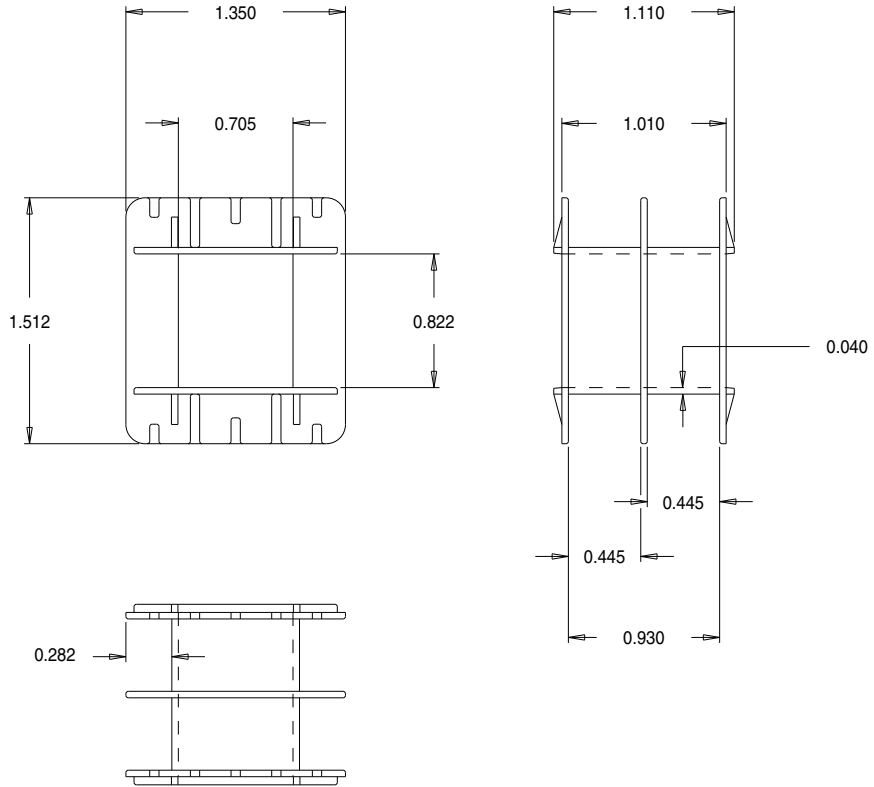

Part No. K00202

74 x 13/16 Double Section 'K' Range Bobbin

Dimensions in inches.

Issue 1